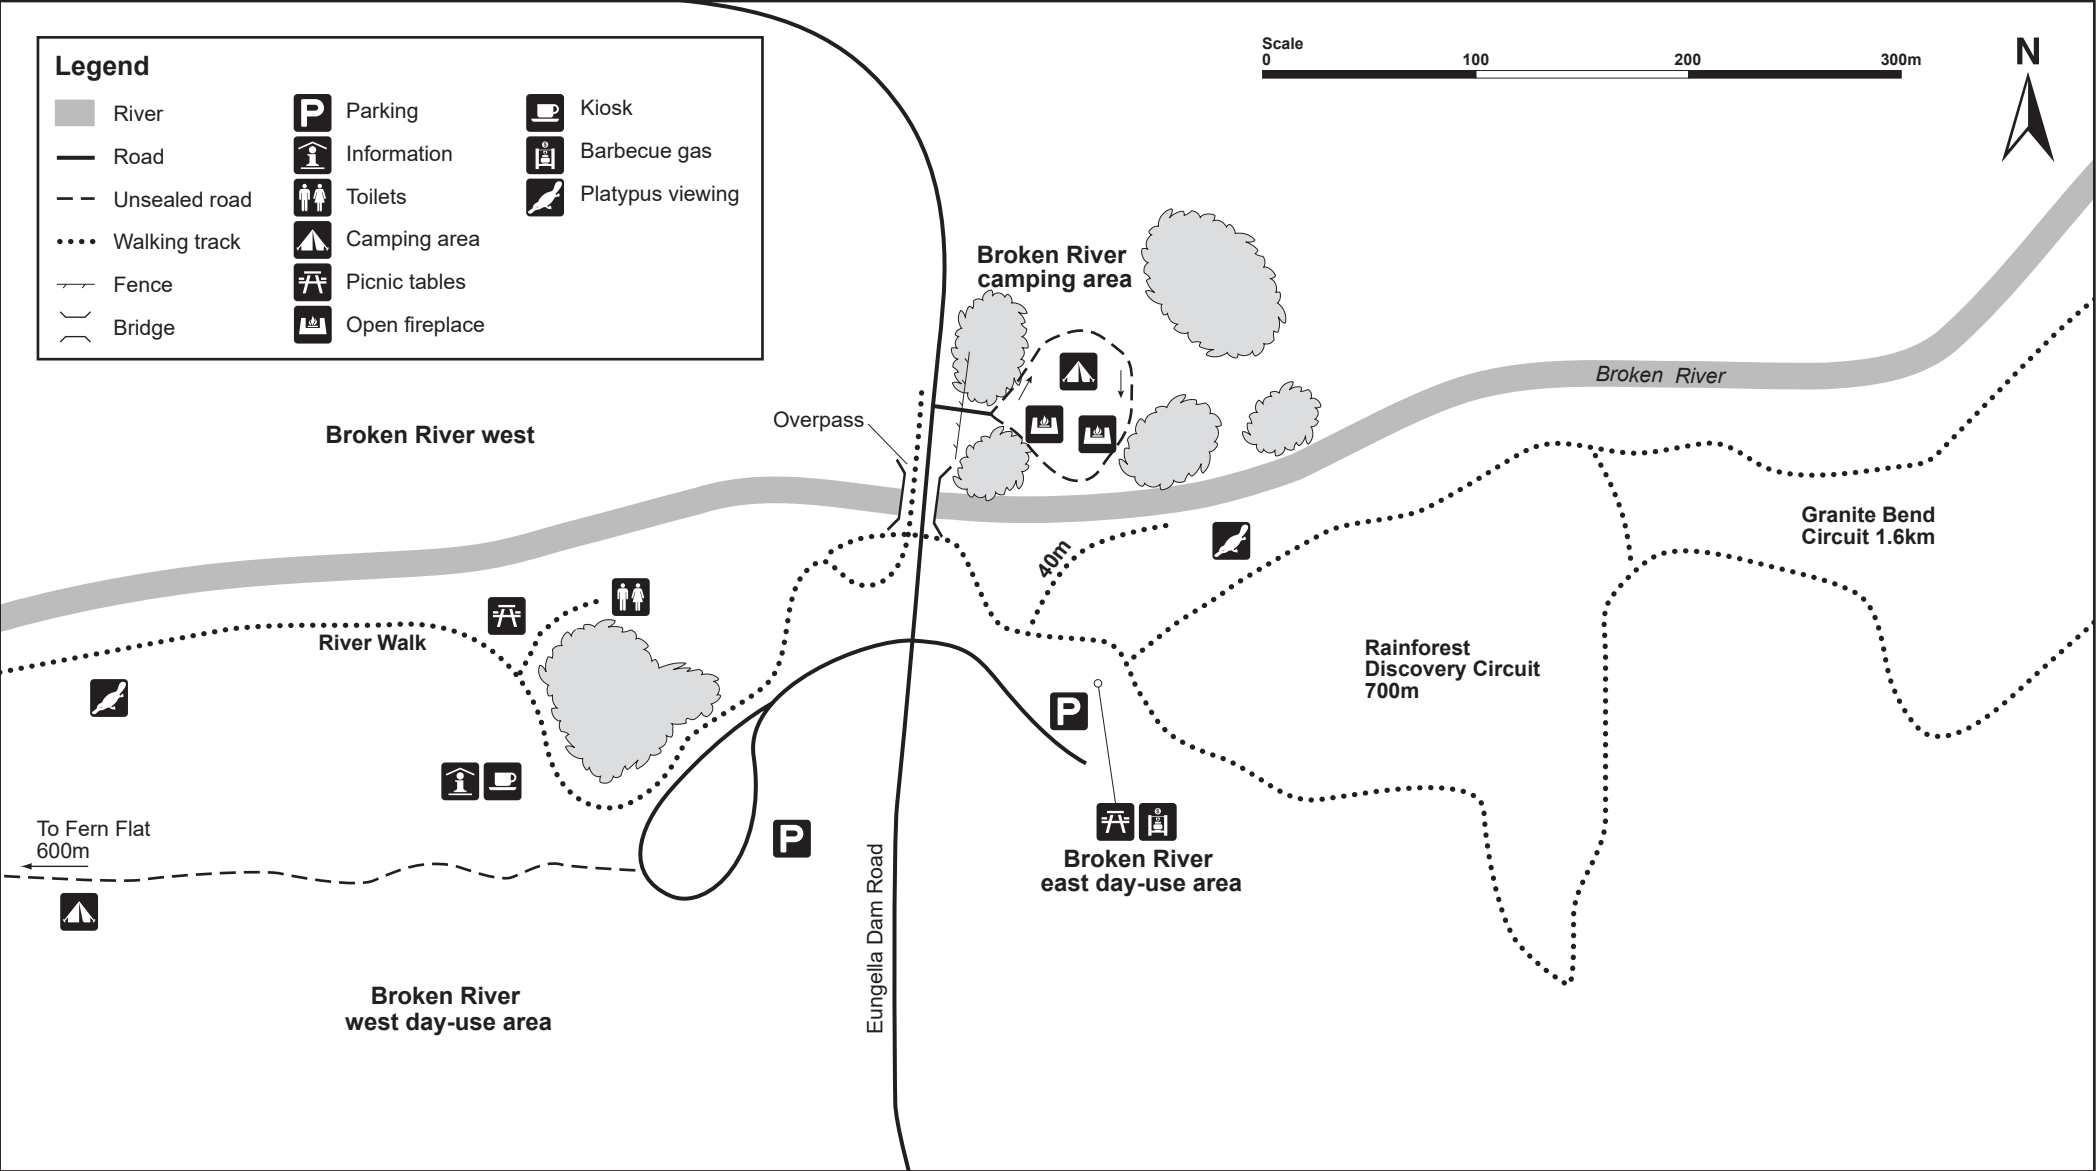

Broken River camping area map

Eungella National Park

© State of Queensland - Queensland Parks and Wildlife Service. MA815 February 2023